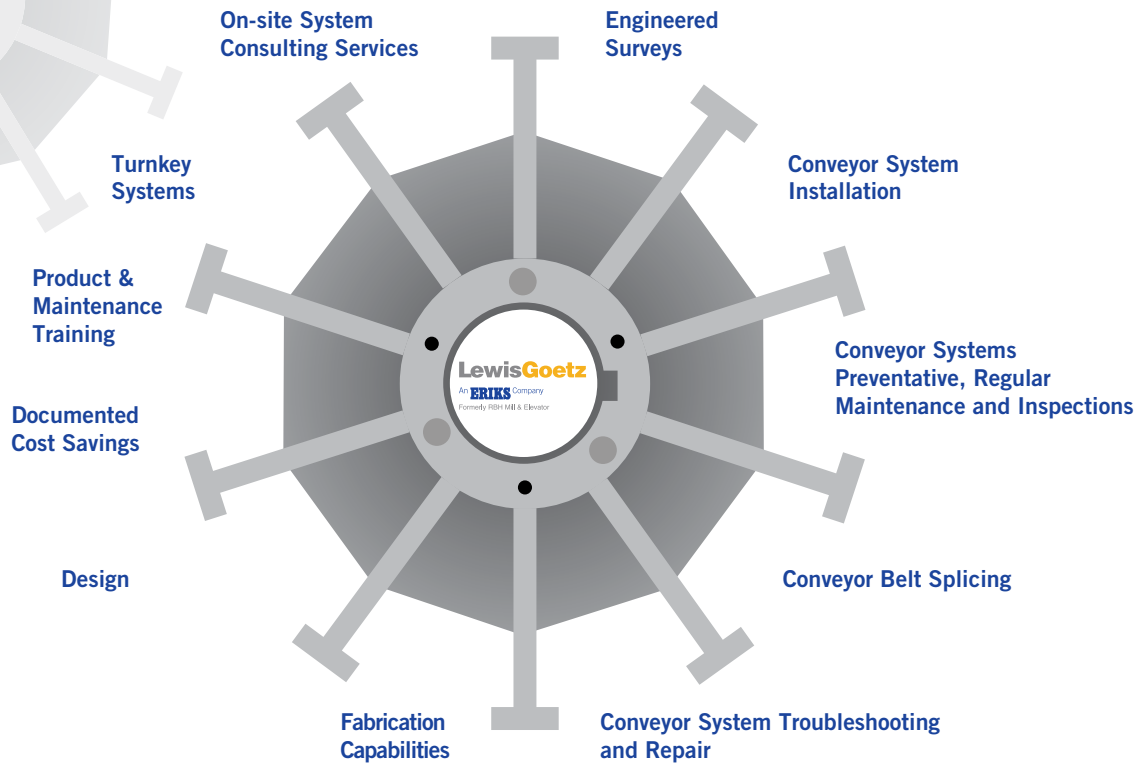

An Unmatched Suite of Services

Our service portfolio significantly reduces our customers' total cost of ownership.

Lewis-Goetz provides our products and services throughout North America and internationally. We operate nearly 100 branches nationwide. Contact one of our specialty grain Midwest divisions for more information on the products or services shown in this piece:

Kansas City

1665 North Topping
Kansas City, MO 64120
800-821-5578
816-241-1500
816-241-8966 (fax)

Wichita

2113 S. West St.
Wichita, KS 67213
800-835-0226
316-265-1151
316-269-1224 (fax)

Norfolk

800 Sherwood Road
Norfolk, NE 68701
855-254-6611
402-379-6330
402-379-2265 (fax)